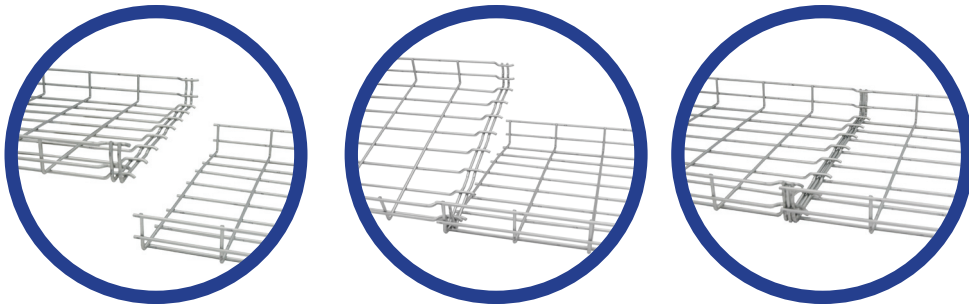

A close-up photograph of the GR-MAGIC cable tray system, showing the interlocking design of the metal bars. The tray is made of a light-colored metal, possibly aluminum, and the bars are connected in a way that allows for easy installation without the need for additional hardware.

GR-MAGIC

CABLE TRAY SYSTEM

GR-MAGIC cable trays are the newest edition to Chalfant's already vast line up of products. **GR-MAGIC** trays effortlessly interlock with one another forming not only a strong tight joint but use no attaching accessories. **Quick. Easy. Secure.**

FEATURES & BENEFITS

Quick- Snap into place and go. It's that quick and simple. Save time and money. Install twenty foot lengths with the ease of a single snap.

Easy- Because Chalfant's **GR-MAGIC** cable tray is self securing you won't have to pick up a tool, no struggling with hardware, no wasted effort.

Secure- Chalfant's new **GR-MAGIC** cable tray system creates a stiffer hold than ordinary tray connectors. Joints are tighter and more rigid, and can actually hold twice the weight of the typical joint.